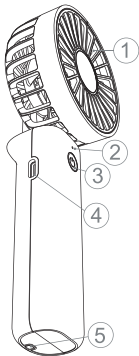

PRODUCT PARAMETER

Material: ABS
Revolutions per minute: 4400/5500/6200
Air flow rate: 3.1/3.8/4.6m/s
Battery capacity: 1800mAh
Operating time: ~2.5/4/8 h
Charging time: ~3 h
Power: 3W
Type-C input: DC 5V/1A
Product size: 100x65x59mm
Weight: 97g

PACKAGE

- Portable fan x1
- Cable x1
- Warranty card x1
- User manual x1
- Stickers x1

PRODUCT DETAILS

1. Fan
2. LED indicator
3. Power button
4. Type-C input
5. Strap attachment hole

PRODUCT OPERATION

1. Pressing the power button briefly switches between the 3 speed modes and turns the device off.
2. Connect one end of the cable to the USB port of the power adapter and the other end to the Type-C port of the device. The LED indicator flashes green during charging and stays lit after charging is complete. The indicator does not light up while the device is in operation, but it starts flashing when the charge level is low.
3. You can also adjust the angle of the fan for handheld or desktop use, and fold it for convenient transport if necessary.